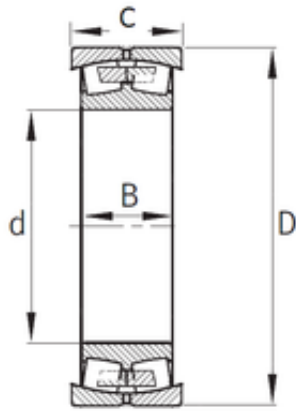

100 mm x 165 mm x 52 mm fag 809280 bearing

Bearing No. 809280

Size	100x165x52 mm
Bore Diameter	100 mm
Outer Diameter	165 mm
Width	52 mm
d	100 mm
D	165 mm
B	52 mm

809280 Bearing 2D drawings and 3D CAD models